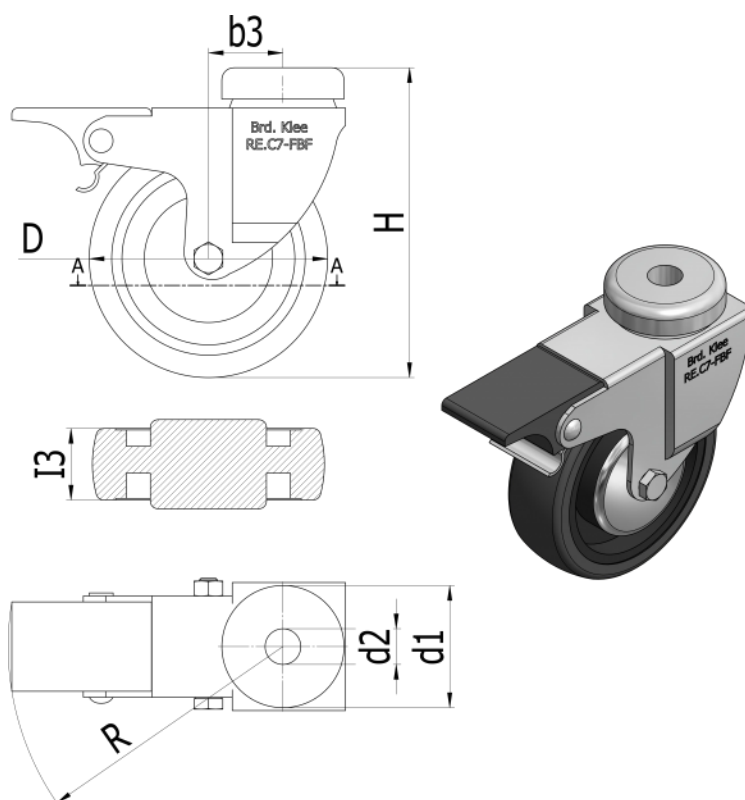

Article number: 2314452311

Description: E+G rubber wheel 452311
RE.C7-080-FBF Turning plate with brake

Measures

b3 = 25

D = 80

d1 = 41

d2 = 12

H = 104

I3 = 24

N = 550

R = 91

Weight = 430